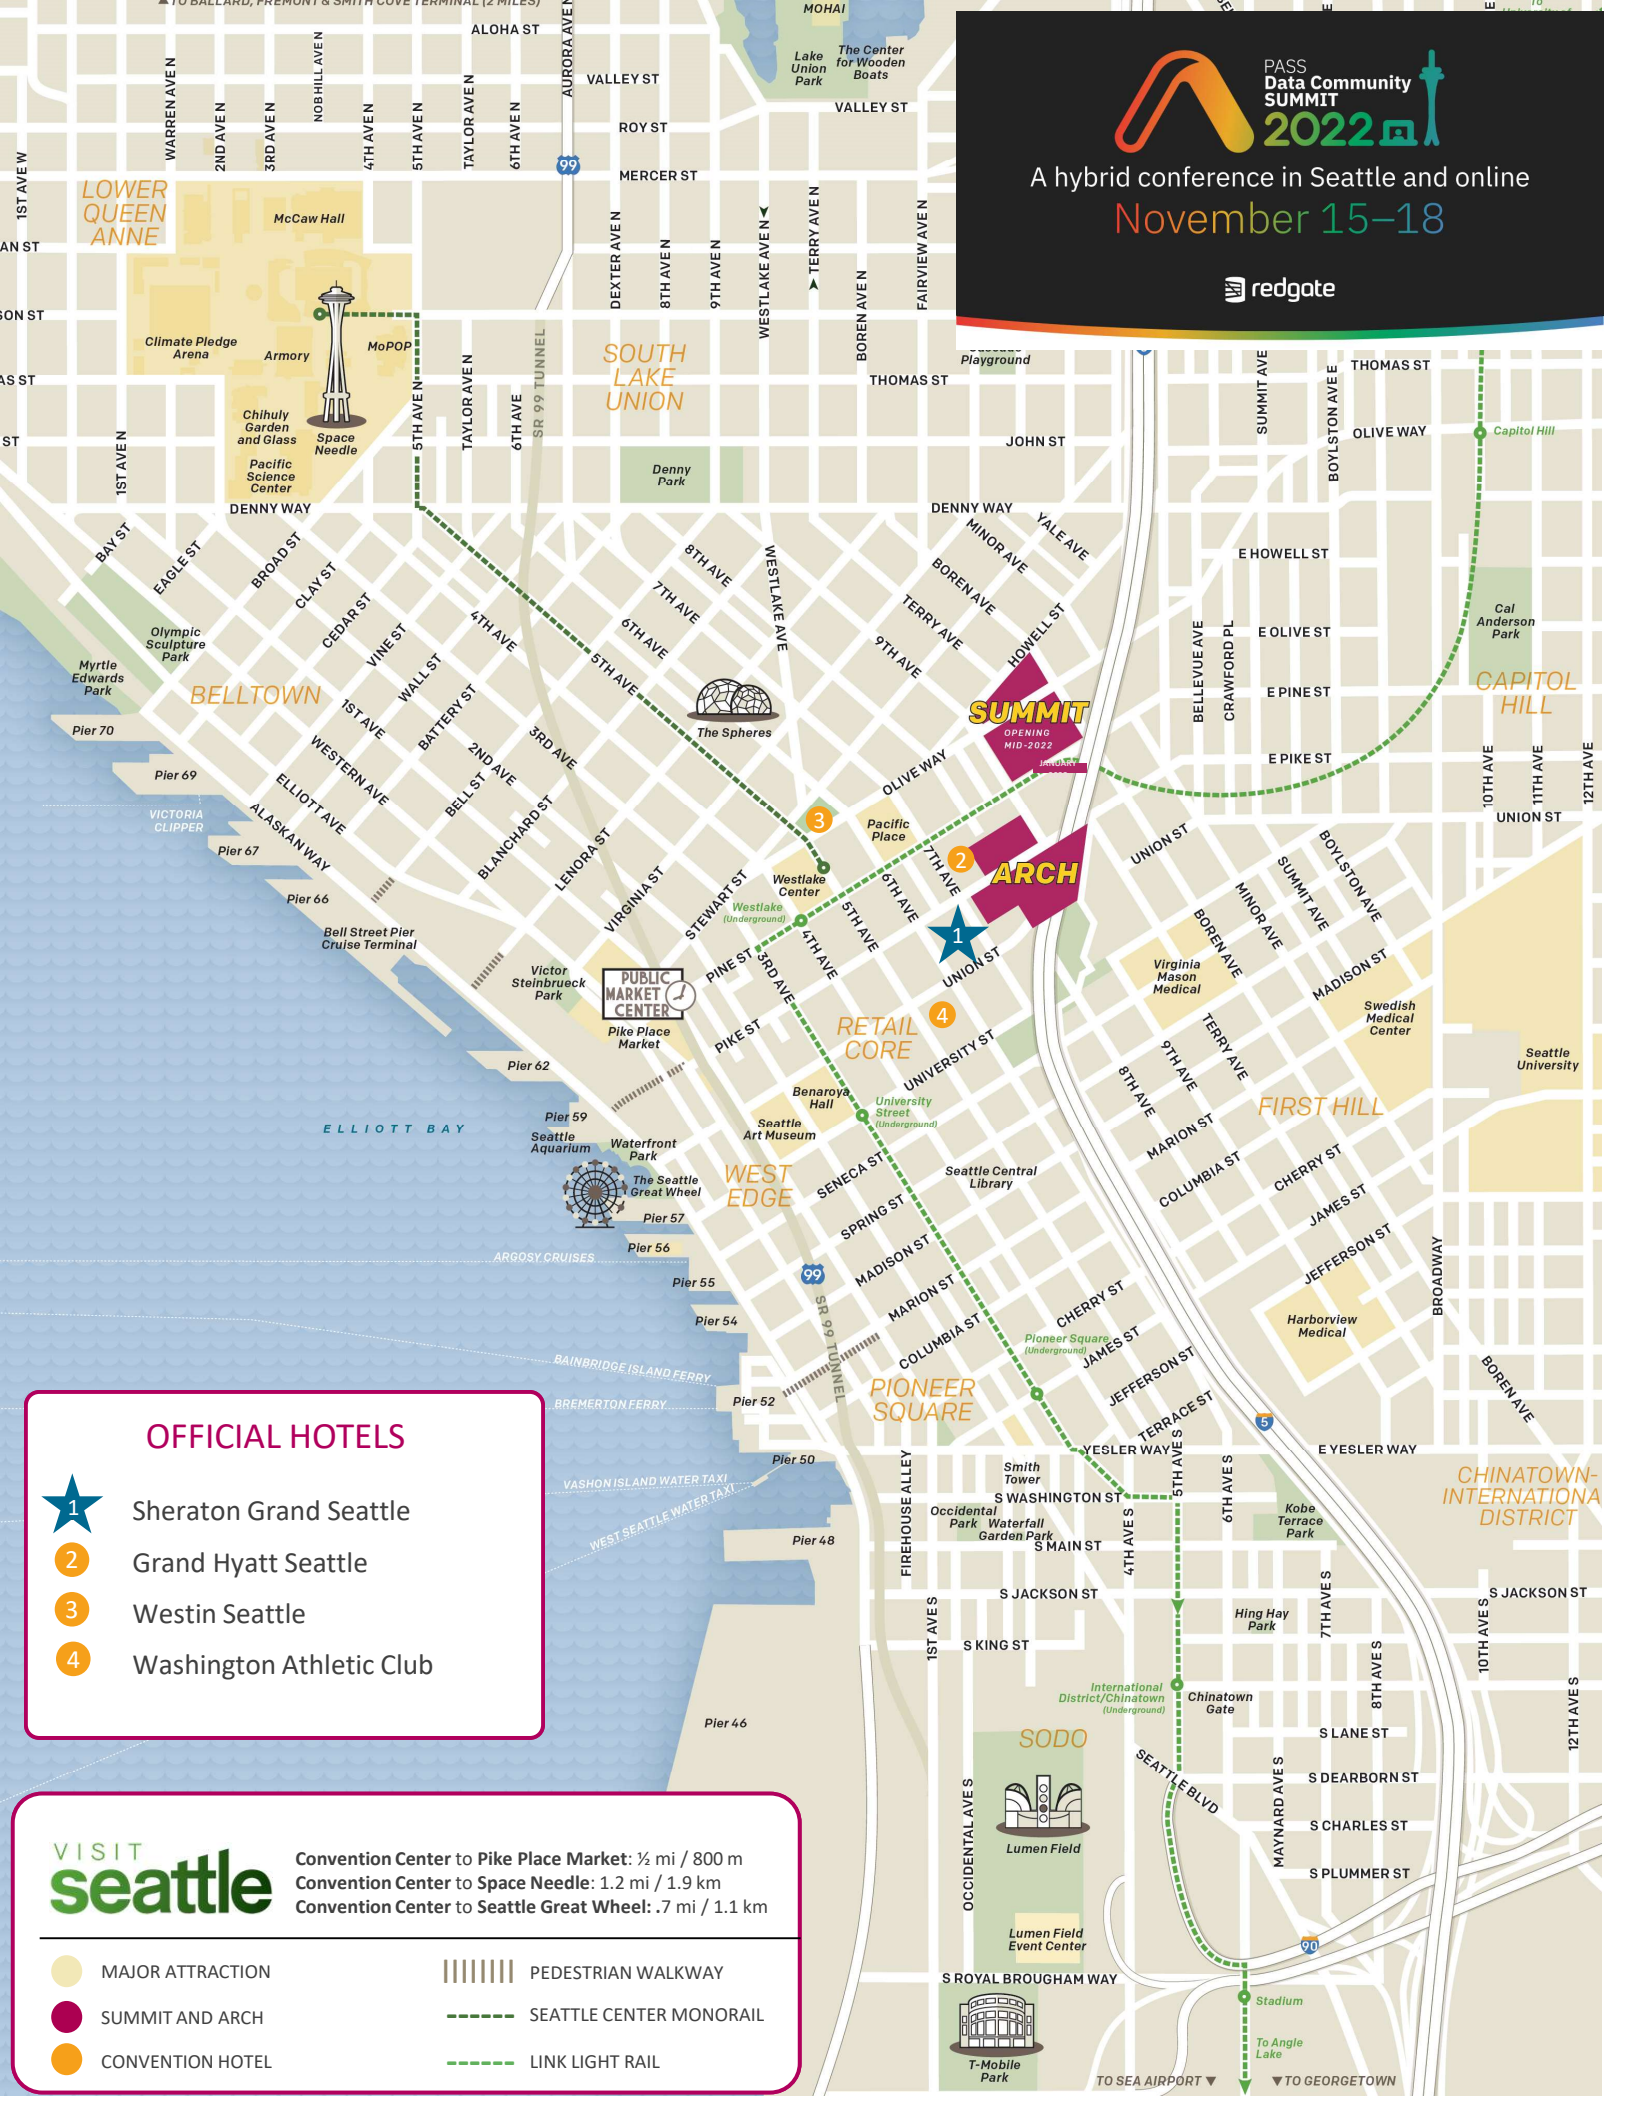

A hybrid conference in Seattle and online
November 15-18

OFFICIAL HOTELS

- Sheraton Grand Seattle
- Grand Hyatt Seattle
- Westin Seattle
- Washington Athletic Club

Convention Center to Pike Place Market: ½ mi / 800 m
 Convention Center to Space Needle: 1.2 mi / 1.9 km
 Convention Center to Seattle Great Wheel: .7 mi / 1.1 km

- MAJOR ATTRACTION
- SUMMIT AND ARCH
- CONVENTION HOTEL
- PEDESTRIAN WALKWAY
- SEATTLE CENTER MONORAIL
- LINK LIGHT RAIL